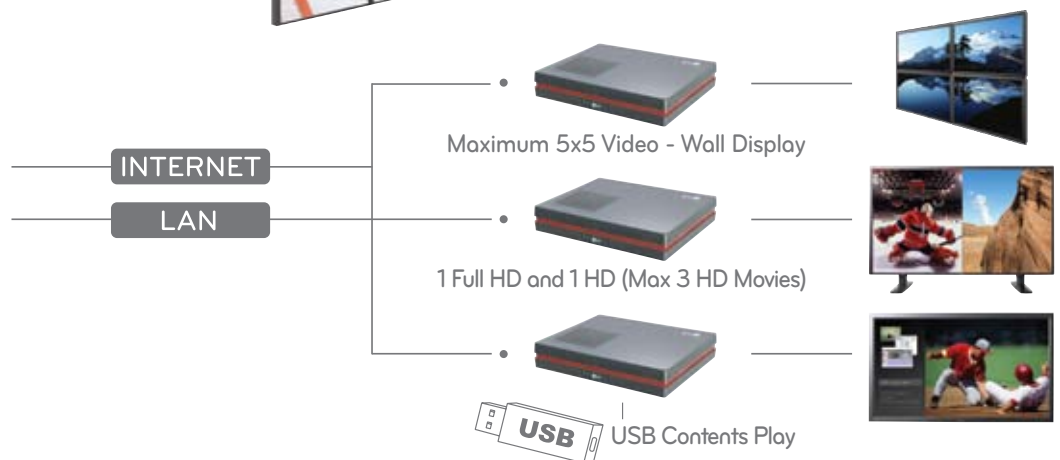

LG's NC1000 media player is specifically designed for high performance. You can display your content in crisp high-definition to ensure your message is delivered with impact.

Supports simultaneous
1 Full HD (1080p) and 1 HD (720p) movie (Max 3 HD Movies)

Easy & Convenient

A Breakthrough Digital Signage Solution

Maximum 5x5 Video-wall Display

Reasons Why SuperSign Is Perfect For You

Easy to Edit.

LG SuperSign is so easy and efficient that even first-time users can quickly get used to the system's functionality. With sample templates tailored for specific industries and simple operating features such as 'drag & drop', you can create expert content conveniently.