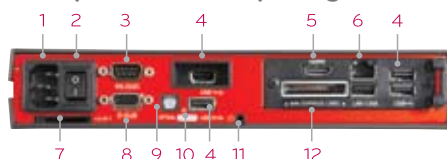

Content Previewer and Player

Digital Media Player H/W Specification

Size

250(W) × 45(D) × 220(H) without Box Package

Weight

1321g without Box Package

Motherboard

New Designed Board 150 × 80 (SuperSign)

CPU

Intel Atom Processor 330

Memory

DDR3 1066 1024MB SODIMM Type

Storage

SATA SSD 8GB

Chipset

Nvidia MCP7A-ION

O/S

Windows Embedded Standard

Item

Content

Nvidia MCP7A-ION

Chipset

One External RS-232 Serial Port

Serial Port

Intel Atom Processor 330

CPU

Hi-Speed USB 2.0 Port 480 Mbps Rate (x5)

USB Port

Realtek RTL8103E 10/100 Mbps Ethernet Controller

LAN Port

Nvidia MCP7A-ION Integrated Graphic Chipset

VGA / HDMI

SD / MMC / Memory Stick / XD Memory Card

4-in-1 Card

Supported

PCI Express Card Slot

Supported

Line-out

Supported (Depends on Source Signal)

SPDIF (Digital Audio Out)

Operation Specification

Resolution

	Analog	
	Max	1920 × 1080 @ 60Hz
Recommend	1920 × 1080 @ 60Hz	
	Digital	
	Max	1920 × 1080 @ 60Hz
Recommend	1920 × 1080 @ 60Hz	

Input Voltage

Voltage: 100 ~ 240Vac, 50 or 60Hz

Sound Output Wattage

RMS Audio Output 10W+10W (R+L) with LG Monitor

Inrush Current

50A (230Vac)

Operating Condition

	Sync (H/V)		Video		LED		
	Normal Mode	On/On	Active	Green	Green	Green	Green
Deep Sleep Mode (Set=Off)	Off/Off	Off	Off	Off	Off	Off	

Environment Condition

	Operating	
	Temperature	5°C ~ 35°C
Humidity	10% ~ 80%	
	Storage	
	Temperature	-20°C ~ 60°C Non-condensing
Humidity	5% ~ 95% Non-condensing	

Composition of SuperSign — Name of Each Part

1. Power Cable Input Terminal

2. Power Switch

3. RS-232C Output Terminal

4. USB Input Terminal

Operation and program installation can be carried out using USB Memory, USB Hard-disk, USB CD-ROM, Keyboard (wired/wireless), Mouse (wired/wireless), etc.

5. HDMI Output Terminal

6. LAN/USB Connection Terminal

7. 4-in-1 Multi-card Slot

8. D-SUB Output Terminal

9. Optical

10. SuperSign Power Button

11. Line-out Connection Terminal

12. Mini Express Card Slot

LGcommercial.ca

LG Electronics Canada, Inc.
550 Matheson Boulevard East, Mississauga, ON L4Z 4G3
Customer Service 1-888-LG-Canada (1-888-542-2623)

Design, features and specifications subject to change without notice.
Non-metric weights and measurements are approximate.
© LG Electronics Canada, Inc., Mississauga, ON. All rights reserved.
"LG Life's Good" is a registered trademark of LG Corp.